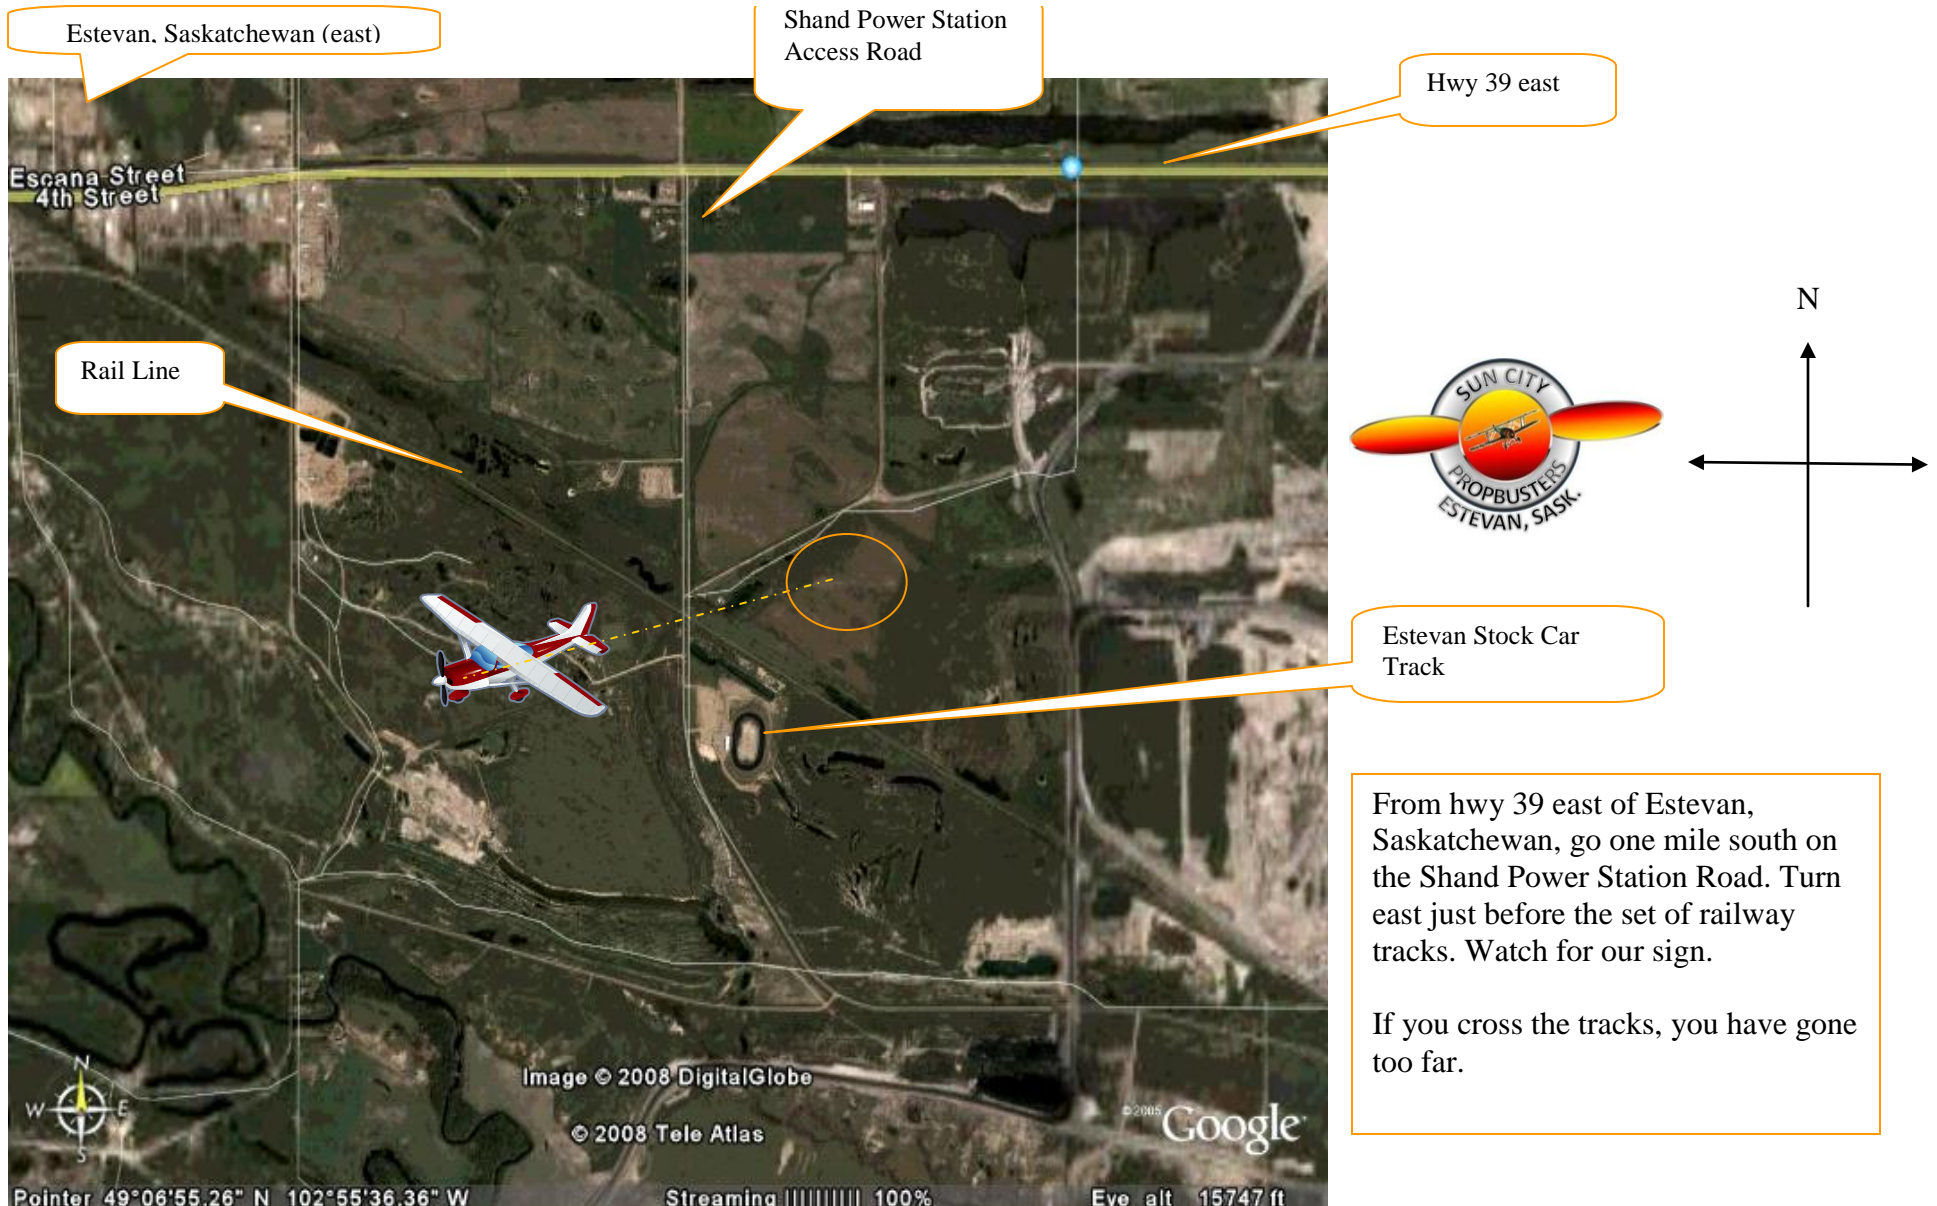

Directions from Estevan, Saskatchewan, Canada to the Sun City Prop Buster's Radio Control Flying Club Field

Go to next page for road atlas style map...

Microsoft®
Virtual Earth

7
Stevan

Shand Power Station
Access Road