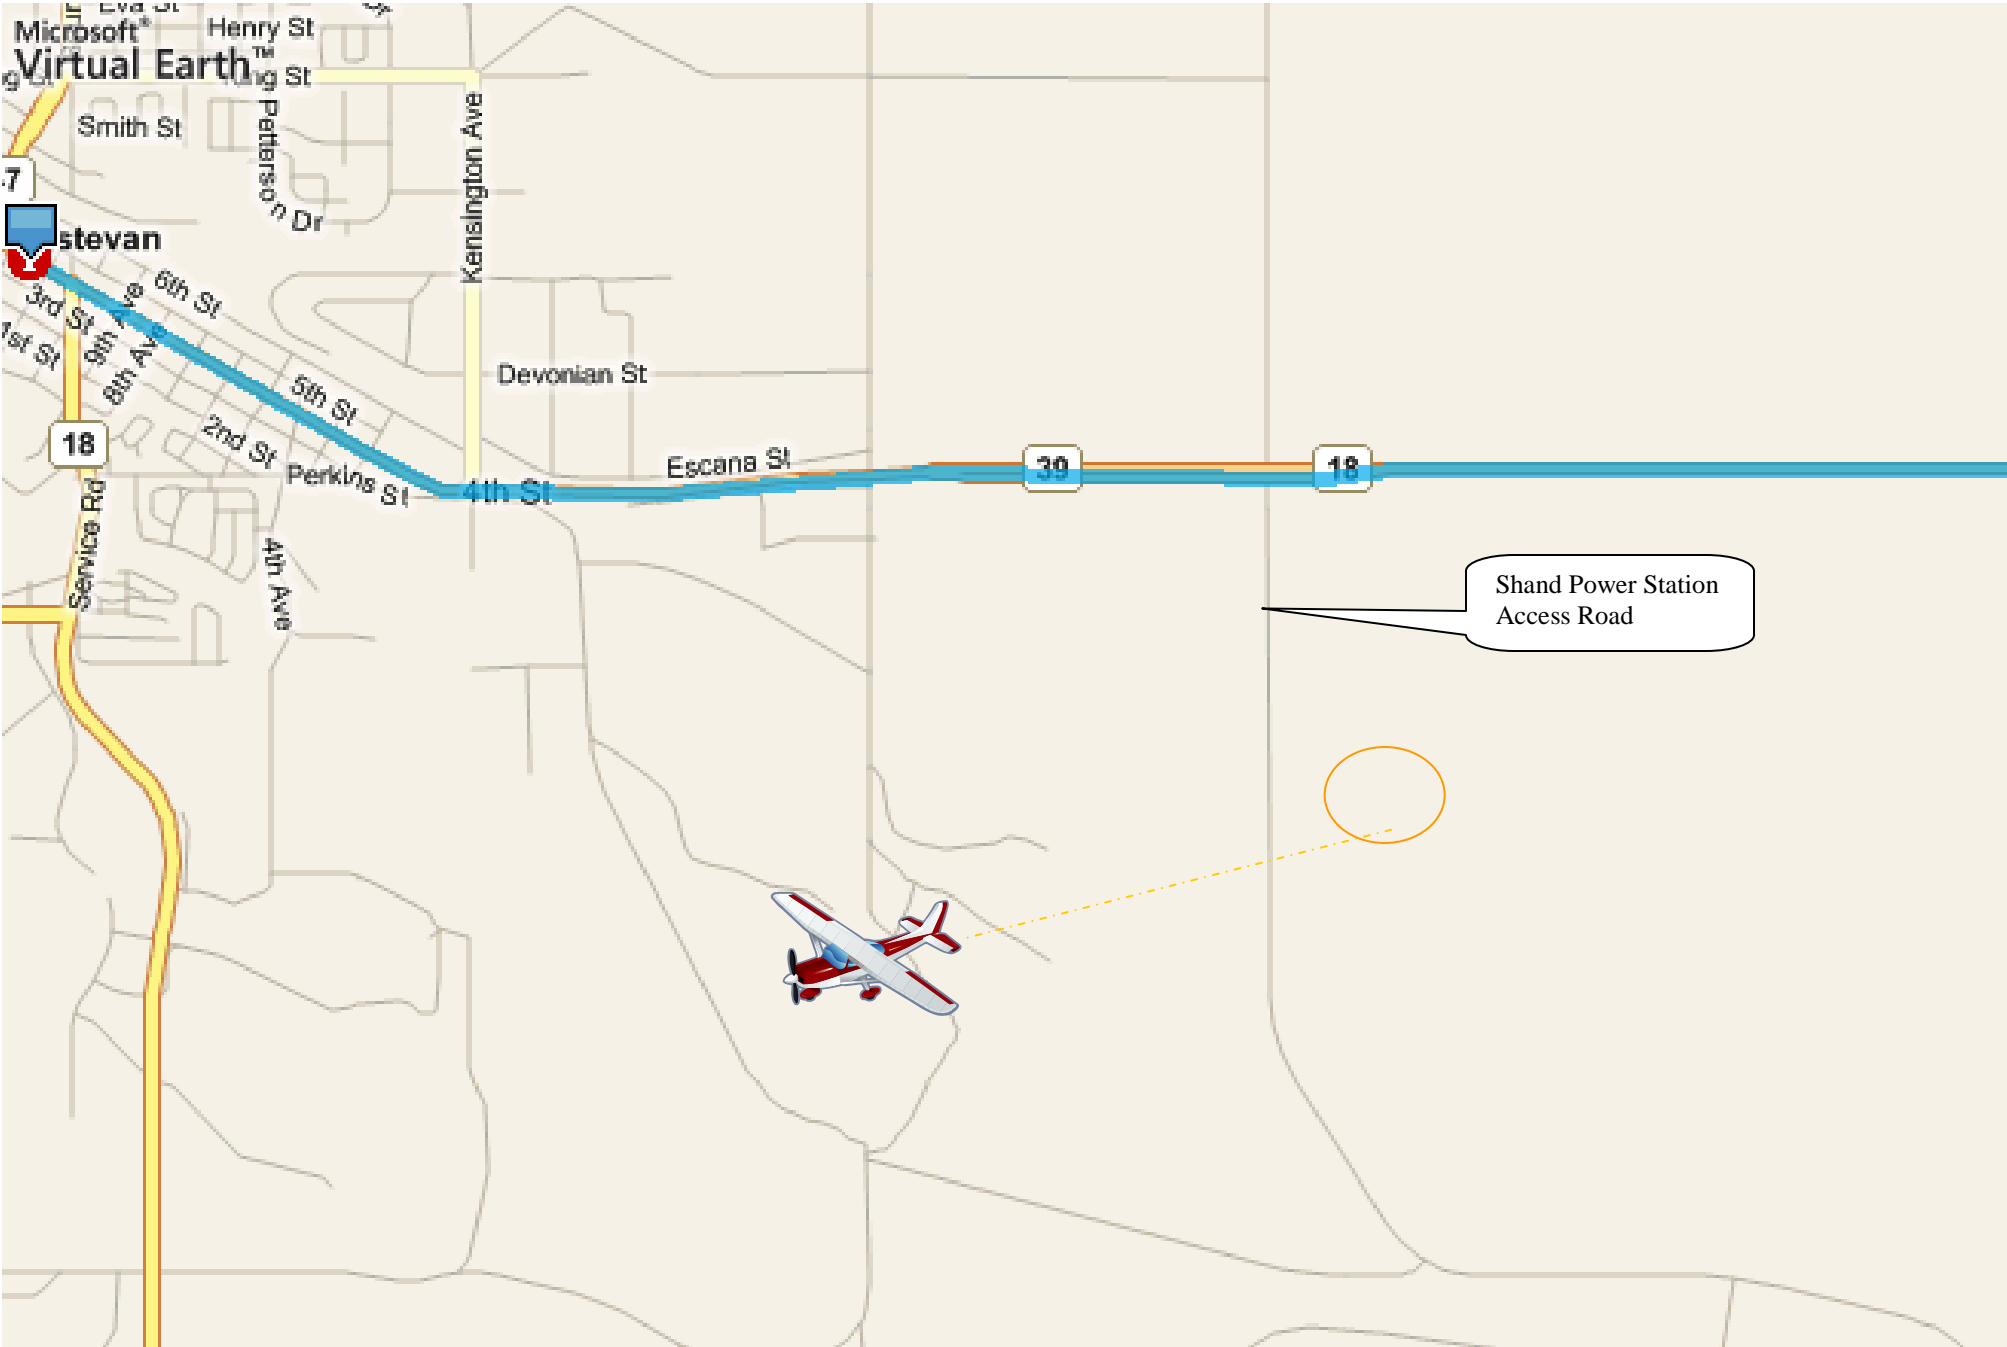

Directions from Estevan, Saskatchewan, Canada to the Sun City Prop Buster's Radio Control Flying Club Field

Go to next page for road atlas style map...

Microsoft®
Virtual Earth

7
Stevan

Shand Power Station
Access Road